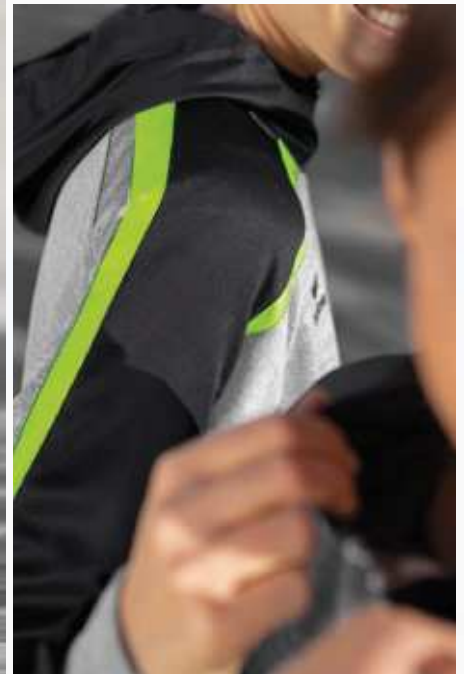

COL HAUT AVEC CAPUCHE

VESTE D'ENTRAÎNEMENT
AVEC CAPUCHE LIGA 2.0

EUR 47,-*

PANTALON D'ENTRAÎNEMENT
AVEC EMPIÈCEMENTS AUX
MOLLETS 2.0

EUR 30,-*
EUR 35,-*