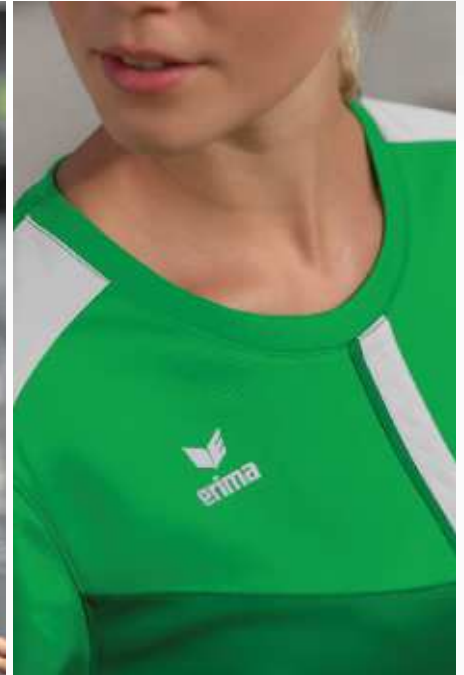

EUR 39,-*

EUR 39,-*

EUR 32,-*

EUR 39,-*

EUR 39,-*

EUR 32,-*